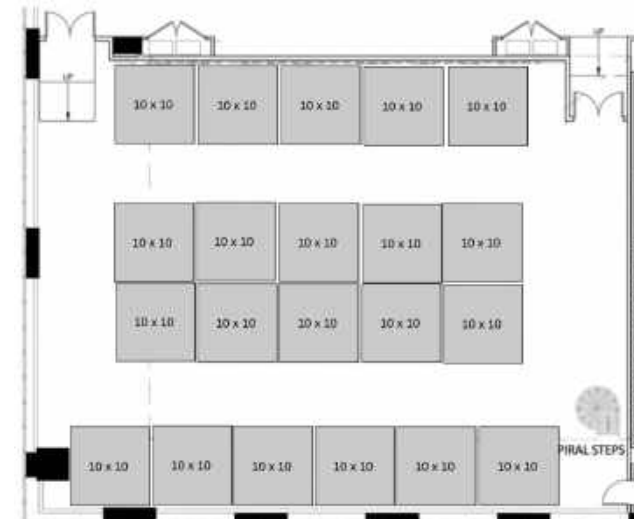

## STUDIO 11A (4,015/sf)

W: 73' D: 55' Ht.: 22' (20' clearance)

# THE CENTER STAGE - STUDIO 11A 73' x 55'

Theater Set Up  
Capacity: 100

Studio 11A Risers on Mirror Wall  
100 Seats

Theater Set Up  
Capacity: 200

STUDIO 11A RISERS ON MIRROR WALL  
200 Seats

Theater Set Up  
Capacity: 300

Studio 11A Risers on Mirror Wall  
300 Seats

72" tables x 25  
Capacity: 300

Studio 11A  
72" tables x 25 = 300 seats  
(additional tables could be placed on the balcony)

60" tables x 30  
Capacity: 300

Studio 11A  
60" tables x 30 = 300 seats  
(more tables could be placed on the balcony)

Trade Show: 10 x 10  
Capacity: 300