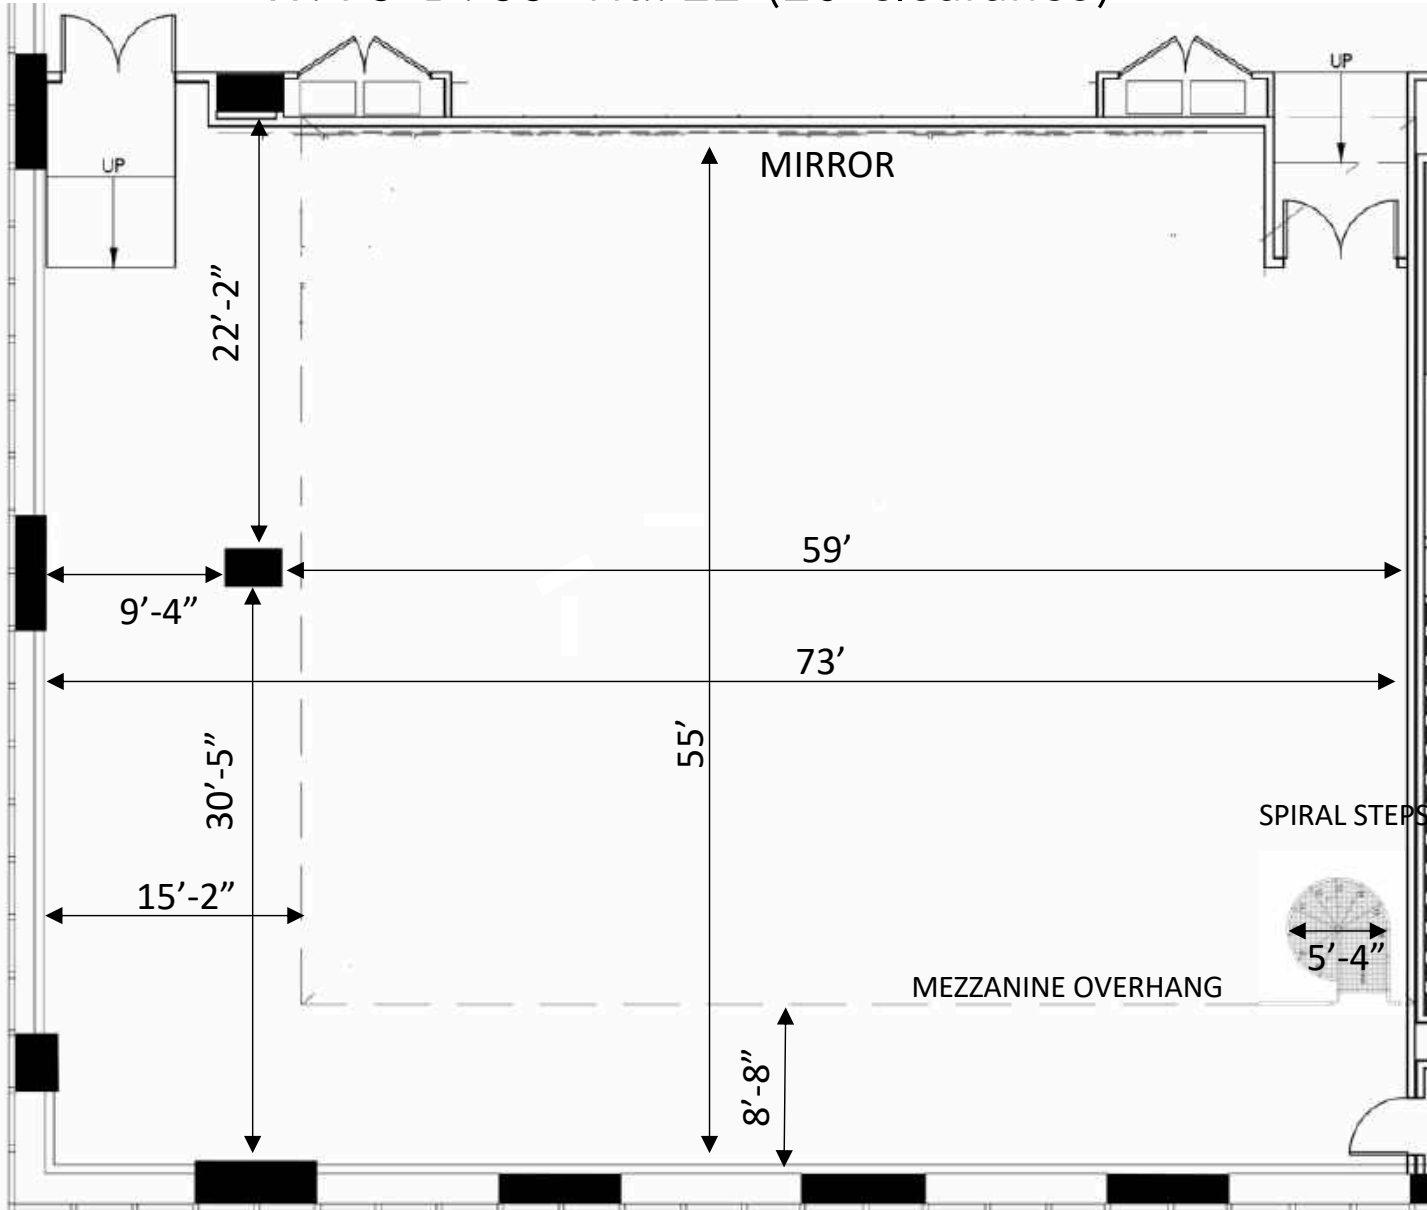

## STUDIO 11A (4,015/sf)

W: 73' D: 55' Ht.: 22' (20' clearance)

# THE CENTER STAGE - STUDIO 11A 73' x 55'

Theater Set Up  
Capacity: 100

Studio 11A Risers on Mirror Wall  
100 Seats

Theater Set Up  
Capacity: 200

STUDIO 11A RISERS ON MIRROR WALL  
200 Seats

Theater Set Up  
Capacity: 300

### TECH SPECS

**STUDIO 11A:** W: 73' D: 55' Ht.: 22' (20' clearance)

Sprung dance floor with vinyl surface.

Studio length mirrors

Upright piano

Mezzanine overlook with spiral stair access

Individually climate controlled

**Truck Elevator** (L:38.5' W:11.5' Ht:13.5') Available 24/7 (to be scheduled with the management).