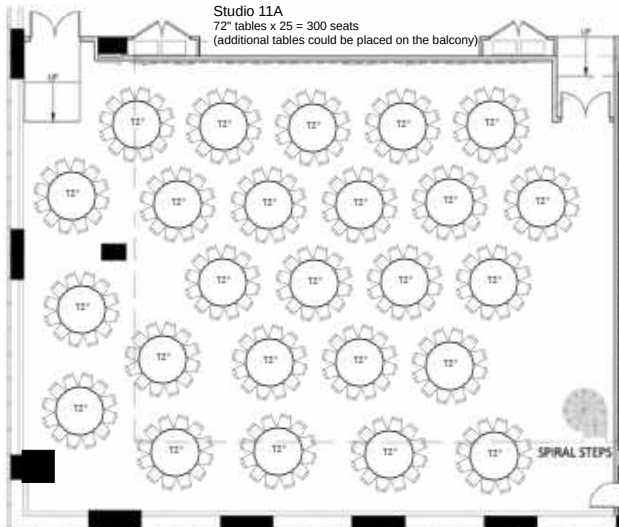

## STUDIO 11A (4,015/sf)

W: 73' D: 55' Ht.: 22' (20' clearance)

# THE CENTER STAGE - STUDIO 11A 73' x 55'

Theater Set Up  
Capacity: 100

Studio 11A Risers on Mirror Wall  
100 Seats

Theater Set Up  
Capacity: 200

STUDIO 11A RISERS ON MIRROR WALL  
200 Seats

Theater Set Up  
Capacity: 300

Studio 11A Risers on Mirror Wall  
300 Seats

72" tables x 25  
Capacity: 300

Studio 11A  
72" tables x 25 = 300 seats  
(additional tables could be placed on the balcony)

60" tables x 30  
Capacity: 300

Studio 11A  
60" tables x 30 = 300 seats  
(more tables could be placed on the balcony)

Trade Show: 10 x 10  
Capacity: 300