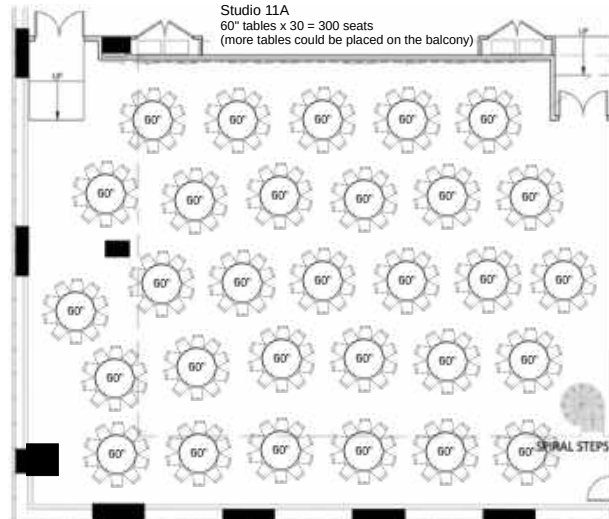

## STUDIO 11A (4,015/sf)

W: 73' D: 55' Ht.: 22' (20' clearance)

# THE CENTER STAGE - STUDIO 11A 73' x 55'

Theater Set Up  
Capacity: 100

Studio 11A Risers on Mirror Wall  
100 Seats

Theater Set Up  
Capacity: 200

STUDIO 11A RISERS ON MIRROR WALL  
200 Seats

Theater Set Up  
Capacity: 300

Studio 11A Risers on Mirror Wall  
300 Seats

72" tables x 25  
Capacity: 300

Studio 11A  
72" tables x 25 = 300 seats  
(additional tables could be placed on the balcony)

60" tables x 30  
Capacity: 300

Studio 11A  
60" tables x 30 = 300 seats  
(more tables could be placed on the balcony)

Trade Show: 10 x 10  
Capacity: 300