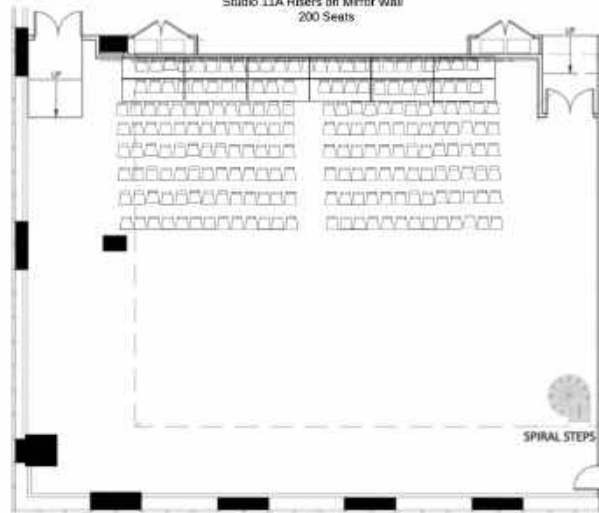

## STUDIO 11A (4,015/sf)

W: 73' D: 55' Ht.: 22' (20' clearance)

# THE CENTER STAGE - STUDIO 11A 73' x 55'

Theater Set Up  
Capacity: 100

Studio 11A Risers on Mirror Wall  
100 Seats

Theater Set Up  
Capacity: 200

STUDIO 11A RISERS ON MIRROR WALL  
200 Seats

Theater Set Up  
Capacity: 300

Studio 11A Risers on Mirror Wall  
300 Seats

72" tables x 25  
Capacity: 300

Studio 11A  
72" tables x 25 = 300 seats  
(additional tables could be placed on the balcony)

60" tables x 30  
Capacity: 300

Studio 11A  
60" tables x 30 = 300 seats  
(more tables could be placed on the balcony)

Trade Show: 10 x 10  
Capacity: 300