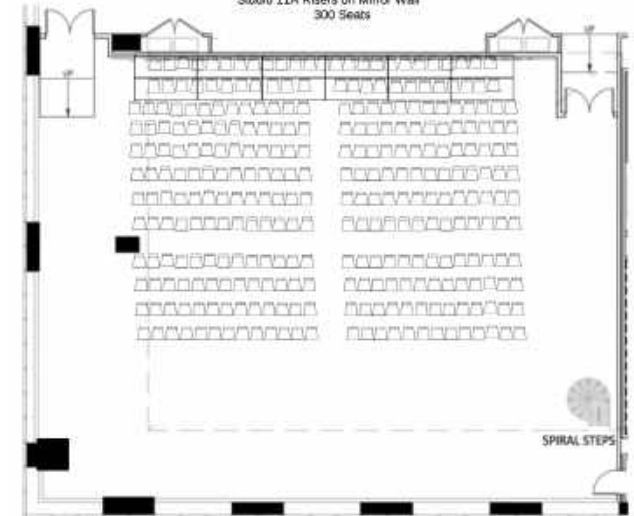

## STUDIO 11A (4,015/sf)

W: 73' D: 55' Ht.: 22' (20' clearance)

# THE CENTER STAGE - STUDIO 11A 73' x 55'

Theater Set Up  
Capacity: 100

Studio 11A Risers on Mirror Wall  
100 Seats

Theater Set Up  
Capacity: 200

STUDIO 11A RISERS ON MIRROR WALL  
200 Seats

Theater Set Up  
Capacity: 300

Studio 11A Risers on Mirror Wall  
300 Seats

72" tables x 25  
Capacity: 300

Studio 11A  
72" tables x 25 = 300 seats  
(additional tables could be placed on the balcony)

60" tables x 30  
Capacity: 300

Studio 11A  
60" tables x 30 = 300 seats  
(more tables could be placed on the balcony)

Trade Show: 10 x 10  
Capacity: 300