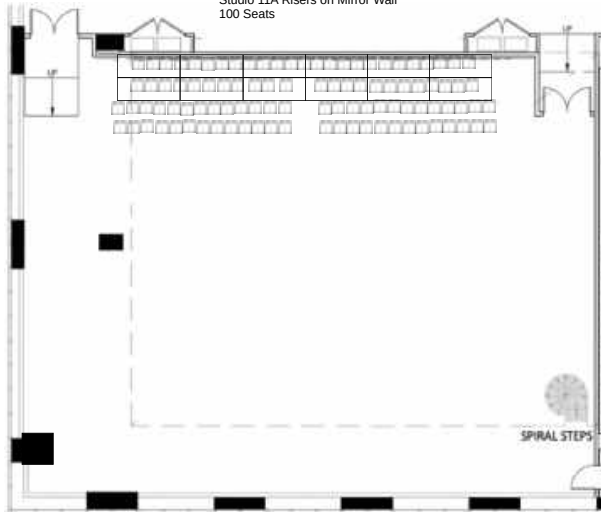

## STUDIO 11A (4,015/sf)

W: 73' D: 55' Ht.: 22' (20' clearance)

# THE CENTER STAGE - STUDIO 11A 73' x 55'

Theater Set Up  
Capacity: 100

Studio 11A Risers on Mirror Wall  
100 Seats

Theater Set Up  
Capacity: 200

STUDIO 11A RISERS ON MIRROR WALL  
200 Seats

Theater Set Up  
Capacity: 300

Studio 11A Risers on Mirror Wall  
300 Seats

72" tables x 25  
Capacity: 300

Studio 11A  
72" tables x 25 = 300 seats  
(additional tables could be placed on the balcony)

60" tables x 30  
Capacity: 300

Studio 11A  
60" tables x 30 = 300 seats  
(more tables could be placed on the balcony)

Trade Show: 10 x 10  
Capacity: 300