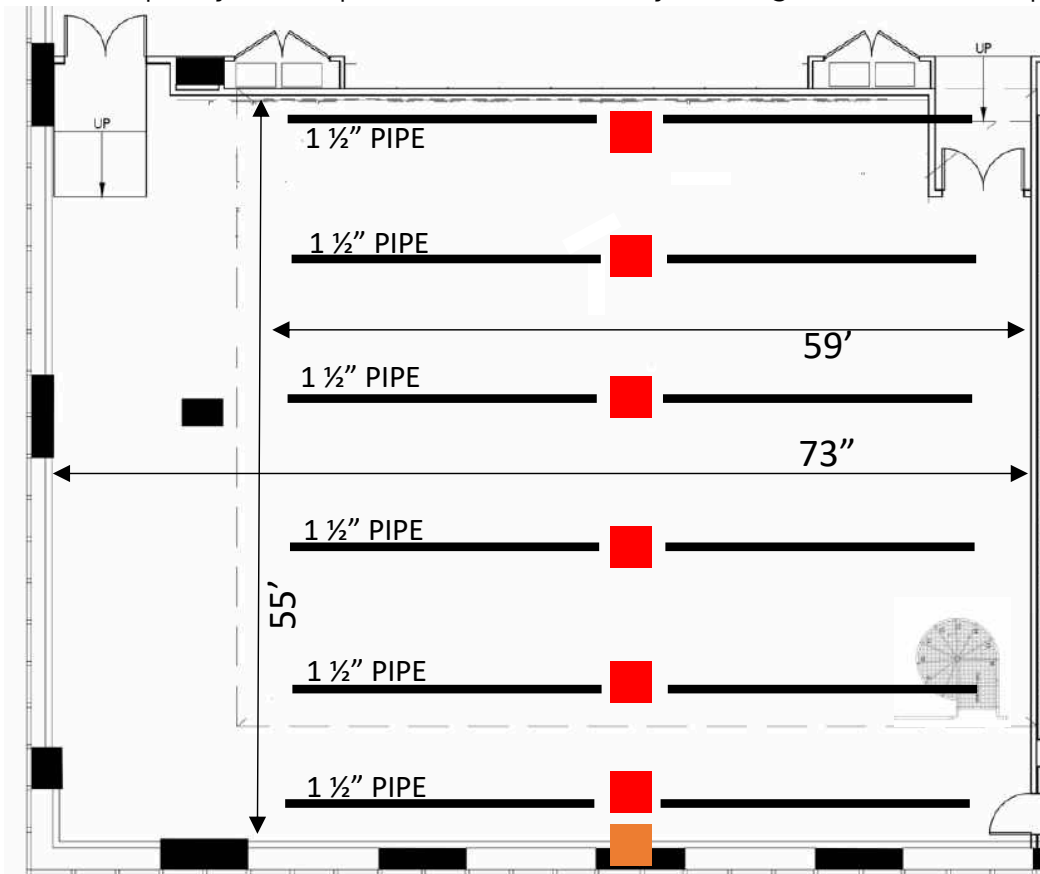

THE CENTER STAGE

STUDIO 11A (4,015/sf)

TECH SPECS

STUDIO 11A: W: 73' D: 55' Ht.: 22' (20' clearance)

Sprung dance floor with vinyl surface.

Studio length mirrors

Upright piano

Mezzanine overlook with spiral stair access

Individually climate controlled

Private WiFi for package rental.

Sound-attenuated studios.

Occupancy: 125 (up to 300 attendees by holding other rooms empty).

Sound Support:

2 1100W 12" Yamaha DXR12 speaker on TeleLock Tripod stand

Mixer: 12-channel Yamaha MG-12XU with USB.

2 wired SM58 Microphones

2 boom microphone stands

Off street-loading dock: 30-foot box truck (12.5' high) takes elevator to basement of building to unload, then transfer materials to freight elevator to transport to floor.

Truck Elevator (L:38.5' W:11.5' Ht:13.5') Available 24/7 (to be scheduled with the management).

Freight Elevator:

Inside dimensions: 76"(w) x 65" (d) x 9'6" (ht). (325 cubic feet)

Door opening: 41.5" (w) x 7" high.

Power/Ceiling Grid:

Pipe grid for static hangs (1 1/2" pipe) with power on each pipe. Each pipe holds up to 300 LBS.

————— 1 1/2" PIPE FOR STATIC HANGS UP TO 300 LBS.

- 20AMP STUDIO CEILING POWER CONNECTIONS
  MFR: ETC.
  MODEL #: 98048 W/ RACO BACK BOX PART #693
  4 STAGE PIN CONNECTOR PER LOCATION ON 2 CIRCUITS
- POWERGATE 200 AMP COMPANY SWITCH
  MODEL #: CS-200F-C60Si